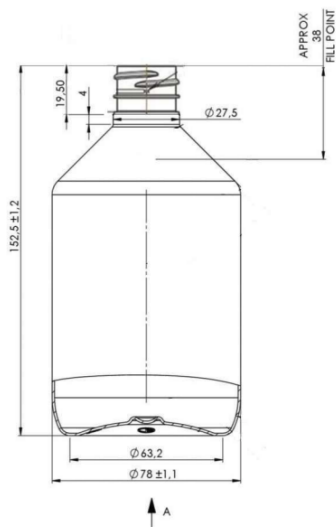

Cosmo Veral 500

General info

Item no. (SKU):	LS1371230112
Family / Range:	Cosmo Veral
Capacity:	500ml
Neck:	28/410
Weight:	32
Shape:	Round
Material:	PET
Colour:	All Colours Available
Print Areas:	
Country of Origin:	Lithuania

Packaging Info

Packed in Boxes

Box Dimensions (mm):	594 x 394 x 448
Quantity per box (pcs):	85
Boxes per pallet (pcs):	20
Quantity per pallet (pcs):	1700
Net weight (kg):	55
Gross weight (kg):	77
Pallet height (mm):	2400

Packed in PE bags on trays (Full pallet)

Tray dimensions (mm):	1200 x 800 x 50
Quantity per tray (pcs):	152
Quantity per PE bag (pcs):	76
PE bags per tray (pcs):	2
Trays per pallet (pcs):	14
Quantity per pallet (pcs):	2128
Net weight (kg):	68
Gross weight (kg):	84
Pallet height (mm):	2400